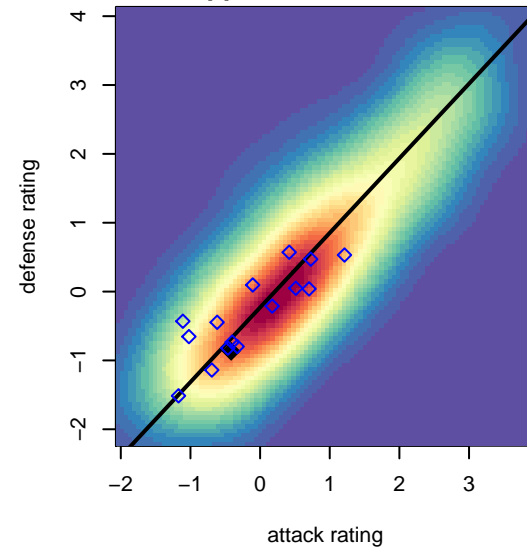

# KSC Sweet and Sassy G04

, OR  
 G04 total strength=613  
 attack=0.66 defense=0.42  
 spr league = Spr OYS G04 Div 2 White  
 notes= Tomasli 2016

alt names used:  
 KSC Girls 04  
 Sweet & Sassy (Tomasli)  
 Sweet & Sassy  
 KSC Sweet & Sassy 04G

Venues played:  
 2016 Beaverton Cup GU13 Silver  
 2016 Cowlitz Kickoff GU13  
 2016 Summer Slam Silver/Bronze U13  
 2016 Spr OYS G04 Division 2 White

**KSC Sweet and Sassy G04**  
 Dots are actual minus expected GF (blue circles) and GA (red triangles).  
 Blue line is smoothed change in attack strength. Red is smoothed change in defense strength.

**attack and defense variance (black dot)  
relative to other teams  
and top 10 in region**

**attack and defense rating  
relative to others at age  
and all opponents in last 13 months**

**attack and defense rating  
relative to others at age  
and all opponents in last 13 months**

**Performance relative to 13 month average**

**Performance relative to 13 month average**

Distribution of opponents  
 Red = Lose zone, Blue = Win zone, Green = Even  
 Black line separates win/lose zones