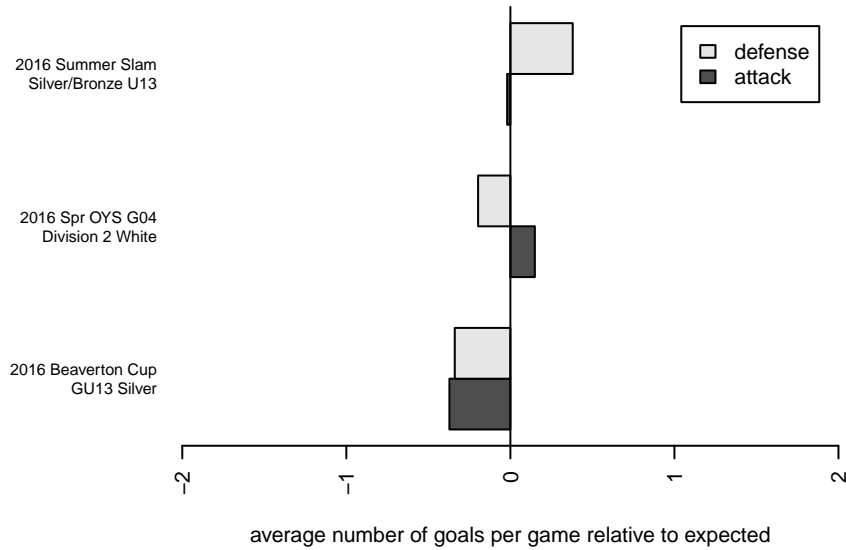

Venues played:  
 2016 Beaverton Cup GU13 Silver  
 2016 Cowlitz Kickoff GU13  
 2016 Summer Slam Silver/Bronze U13  
 2016 Spr OYS G04 Division 2 White

**KSC Sweet and Sassy G04**  
 Dots are actual minus expected GF (blue circles) and GA (red triangles).  
 Blue line is smoothed change in attack strength. Red is smoothed change in defense strength.

**attack and defense variance (black dot)  
relative to other teams  
and top 10 in region**

**attack and defense rating  
relative to others at age  
and all opponents in last 13 months**

**attack and defense rating  
relative to others at age  
and all opponents in last 13 months**

**Performance relative to 13 month average**

**Performance relative to 13 month average**

Distribution of opponents  
 Red = Lose zone, Blue = Win zone, Green = Even  
 Black line separates win/lose zones