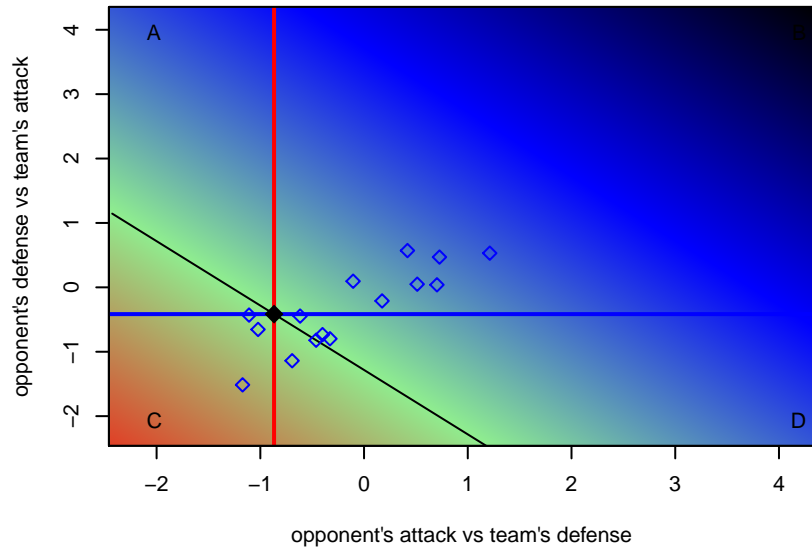

Venues played:  
 2016 Beaverton Cup GU13 Silver  
 2016 Cowlitz Kickoff GU13  
 2016 Summer Slam Silver/Bronze U13  
 2016 Spr OYS G04 Division 2 White

**KSC Sweet and Sassy G04**  
 Dots are actual minus expected GF (blue circles) and GA (red triangles).  
 Blue line is smoothed change in attack strength. Red is smoothed change in defense strength.

**attack and defense variance (black dot)  
relative to other teams  
and top 10 in region**

**attack and defense rating  
relative to others at age  
and all opponents in last 13 months**

**attack and defense rating  
relative to others at age  
and all opponents in last 13 months**

**Performance relative to 13 month average**

**Performance relative to 13 month average**

Distribution of opponents  
 Red = Lose zone, Blue = Win zone, Green = Even  
 Black line separates win/lose zones