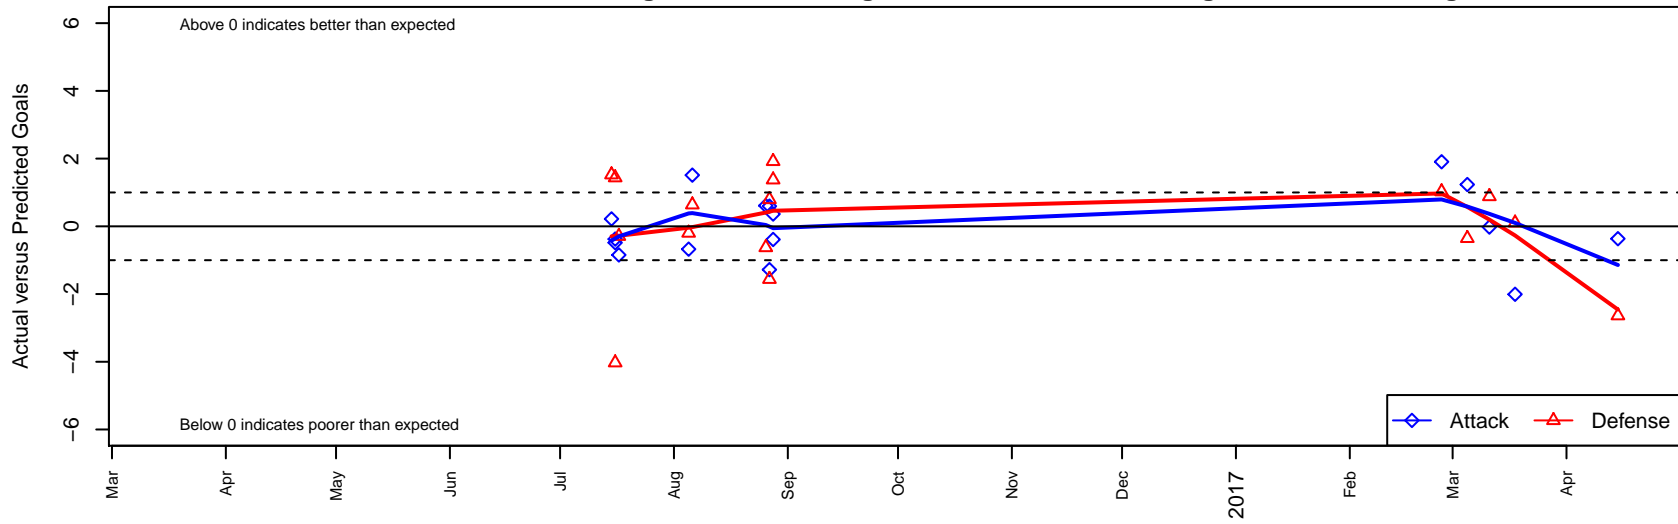

# KSC Sweet and Sassy G04

, OR  
 G04 total strength=613  
 attack=0.66 defense=0.42  
 spr league = Spr OYS G04 Div 2 White  
 notes= Tomasli 2016

alt names used:  
 KSC Girls 04  
 Sweet & Sassy (Tomasli)  
 Sweet & Sassy  
 KSC Sweet & Sassy 04G

Venues played:  
 2016 Beaverton Cup GU13 Silver  
 2016 Cowlitz Kickoff GU13  
 2016 Summer Slam Silver/Bronze U13  
 2016 Spr OYS G04 Division 2 White

**KSC Sweet and Sassy G04**  
 Dots are actual minus expected GF (blue circles) and GA (red triangles).  
 Blue line is smoothed change in attack strength. Red is smoothed change in defense strength.

**attack and defense variance (black dot)  
relative to other teams  
and top 10 in region**

**attack and defense rating  
relative to others at age  
and all opponents in last 13 months**

**attack and defense rating  
relative to others at age  
and all opponents in last 13 months**

**Performance relative to 13 month average**

**Performance relative to 13 month average**

Distribution of opponents  
 Red = Lose zone, Blue = Win zone, Green = Even  
 Black line separates win/lose zones