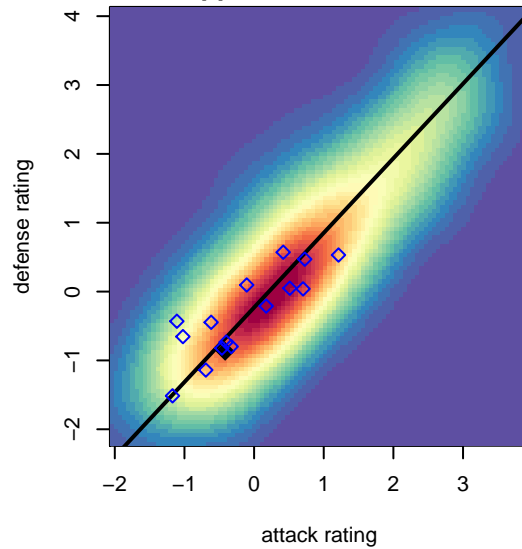

# KSC Sweet and Sassy G04

, OR  
 G04 total strength=613  
 attack=0.66 defense=0.42  
 spr league = Spr OYS G04 Div 2 White  
 notes= Tomasli 2016

alt names used:  
 KSC Girls 04  
 Sweet & Sassy (Tomasli)  
 Sweet & Sassy  
 KSC Sweet & Sassy 04G

Venues played:  
 2016 Beaverton Cup GU13 Silver  
 2016 Cowlitz Kickoff GU13  
 2016 Summer Slam Silver/Bronze U13  
 2016 Spr OYS G04 Division 2 White

**KSC Sweet and Sassy G04**  
 Dots are actual minus expected GF (blue circles) and GA (red triangles).  
 Blue line is smoothed change in attack strength. Red is smoothed change in defense strength.

**attack and defense variance (black dot)  
relative to other teams  
and top 10 in region**

**attack and defense rating  
relative to others at age  
and all opponents in last 13 months**

**attack and defense rating  
relative to others at age  
and all opponents in last 13 months**

**Performance relative to 13 month average**

**Performance relative to 13 month average**

Distribution of opponents  
 Red = Lose zone, Blue = Win zone, Green = Even  
 Black line separates win/lose zones