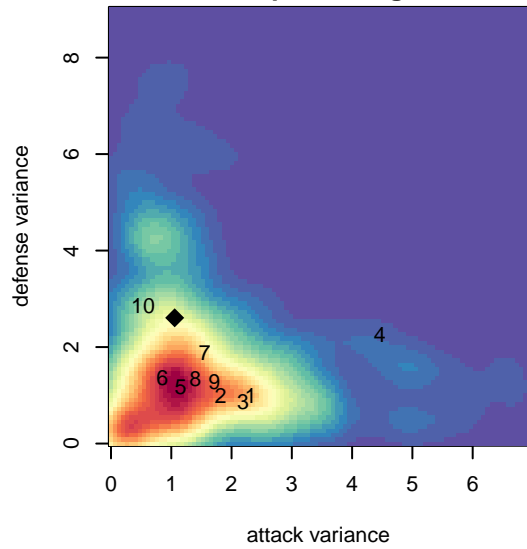

# KSC Sweet and Sassy G04

, OR  
 G04 total strength=613  
 attack=0.66 defense=0.42  
 spr league = Spr OYS G04 Div 2 White  
 notes= Tomasli 2016

alt names used:  
 KSC Girls 04  
 Sweet & Sassy (Tomasli)  
 Sweet & Sassy  
 KSC Sweet & Sassy 04G

Venues played:  
 2016 Beaverton Cup GU13 Silver  
 2016 Cowlitz Kickoff GU13  
 2016 Summer Slam Silver/Bronze U13  
 2016 Spr OYS G04 Division 2 White

**KSC Sweet and Sassy G04**  
 Dots are actual minus expected GF (blue circles) and GA (red triangles).  
 Blue line is smoothed change in attack strength. Red is smoothed change in defense strength.

**attack and defense variance (black dot)  
relative to other teams  
and top 10 in region**

**attack and defense rating  
relative to others at age  
and all opponents in last 13 months**

**attack and defense rating  
relative to others at age  
and all opponents in last 13 months**