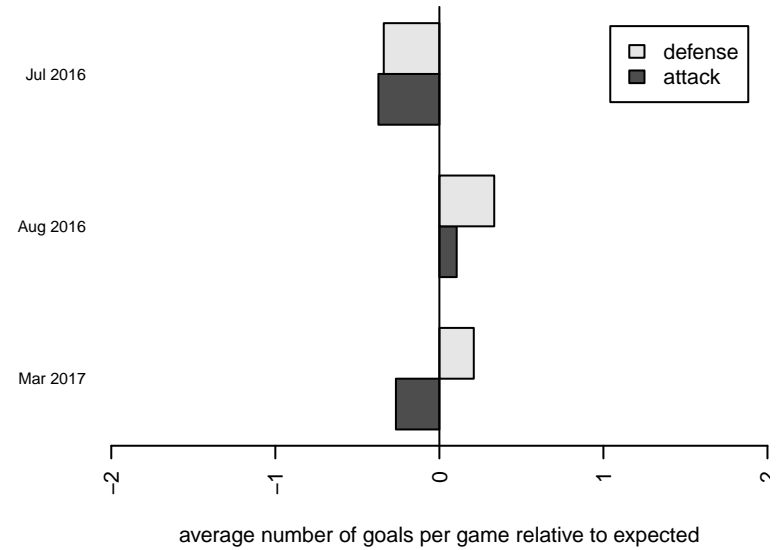

Venues played:  
 2016 Beaverton Cup GU13 Silver  
 2016 Cowlitz Kickoff GU13  
 2016 Summer Slam Silver/Bronze U13  
 2016 Spr OYS G04 Division 2 White

**KSC Sweet and Sassy G04**  
 Dots are actual minus expected GF (blue circles) and GA (red triangles).  
 Blue line is smoothed change in attack strength. Red is smoothed change in defense strength.

**attack and defense variance (black dot)  
relative to other teams  
and top 10 in region**

**attack and defense rating  
relative to others at age  
and all opponents in last 13 months**

**attack and defense rating  
relative to others at age  
and all opponents in last 13 months**

**Performance relative to 13 month average**

**Performance relative to 13 month average**

Distribution of opponents  
 Red = Lose zone, Blue = Win zone, Green = Even  
 Black line separates win/lose zones